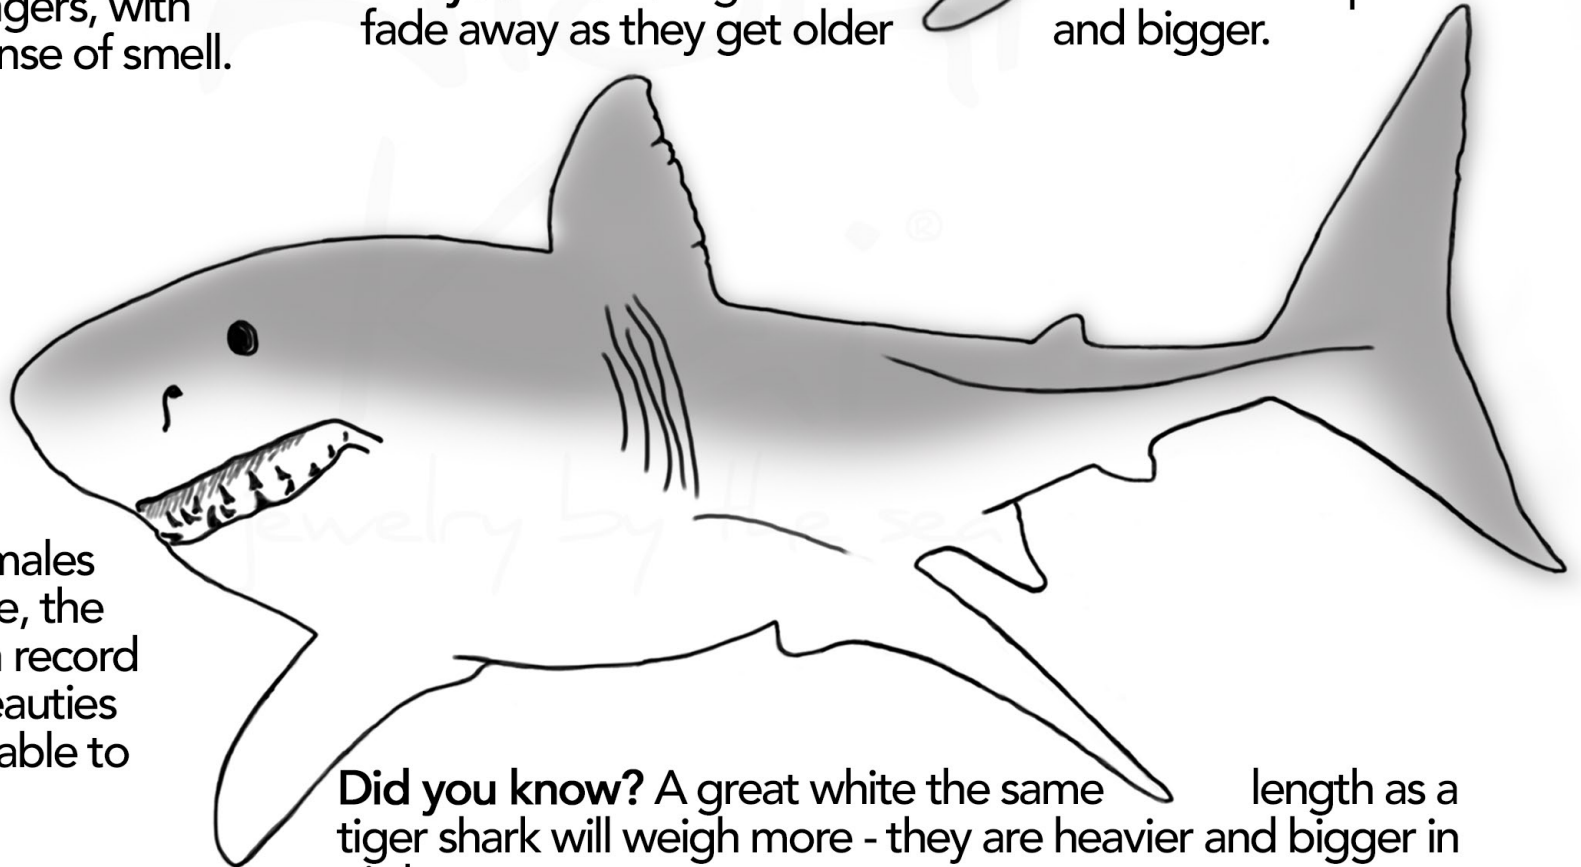

Tiger Shark

Tiger sharks average around 10-14 ft, but can get to over 20 ft. They are great scavengers, with excellent sight and sense of smell.

Did you know? Tiger sharks' distinctive 'stripes' fade away as they get older and bigger.

distinctive 'stripes' and bigger.

Great White Shark

Great White females average about 15 ft, males about 12 ft. Deep Blue, the largest great white on record is over 20 ft! These beauties are considered vulnerable to extinction.

Did you know? A great white the same length as a tiger shark will weigh more - they are heavier and bigger in girth.