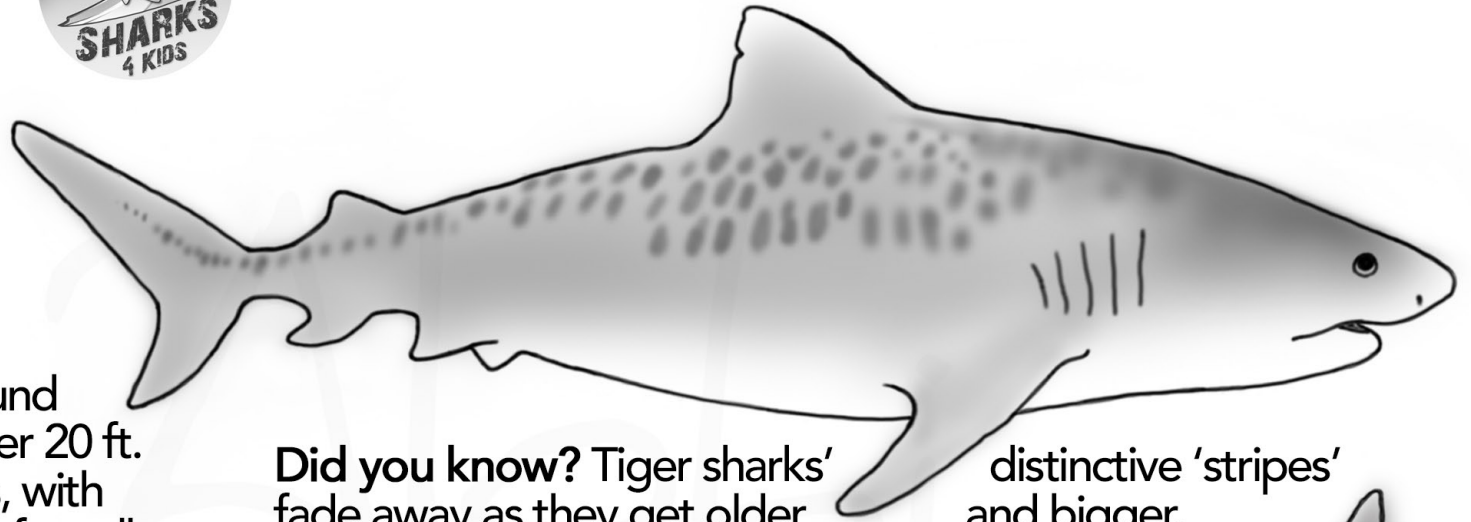

Tiger Shark

Tiger sharks average around 10-14 ft, but can get to over 20 ft. They are great scavengers, with excellent sight and sense of smell.

Did you know? Tiger sharks' distinctive 'stripes' fade away as they get older and bigger.

distinctive 'stripes' and bigger.

Great White Shark

Great White females average about 15 ft, males about 12 ft. Deep Blue, the largest great white on record is over 20 ft! These beauties are considered vulnerable to extinction.

Did you know? A great white the same length as a tiger shark will weigh more - they are heavier and bigger in girth.